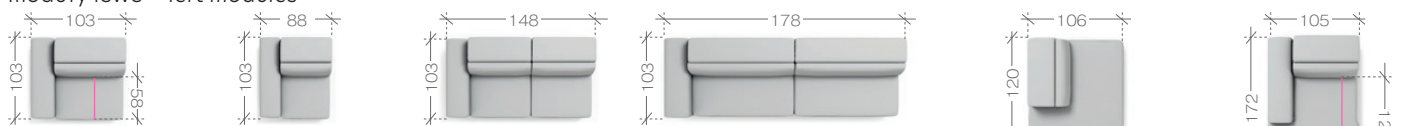

ważne informacje...

GENOVA

important information ...

rozmiary i modele...

sizes and models ...

pufa, fotel i sofy > pouf, armchair and sofas

1. pufa > pouf

1. Package - 110x70x35 cm (0,27m³, 14kg)

2. fotel > armchair 60BL+BP

1. Package - 120x106x70 cm (0,89m³, 47kg)

4. fotel > armchair 75BL+BP

1. Package - 135x106x70 cm (1,00m³, 50kg)

6. sofa > sofa 2

1. Package - 180x106x70 cm (1,34m³, 63kg)

7. sofa > sofa 2S**

1. Package - 180x106x70 cm (1,34m³, 69kg)

8. sofa > sofa 3

1. Package - 210x106x70 cm (1,56m³, 68kg)

9. sofa > sofa 3S**

1. Package - 210x106x70 cm (1,56m³, 76kg)

1. Package - 120x106x70 cm (0,89m³, 64,5kg)

1. Package - 135x106x70 cm (1,00m³, 67,5kg)

moduły lewe > left modules

10. 1BL

1. Package - 106x106x70 cm (0,79m³, 39kg)

11. 1SBL**

1. Package - 106x106x70 cm (0,79m³, 43,5kg)

12. 75BL recliner***

1. Package - 106x106x70 cm (0,79m³, 56,5kg)

13. 60BL

1. Package - 92x106x70 cm (0,68m³, 36kg)

14. 60BL recliner***

1. Package - 92x106x70 cm (0,68m³, 53,5kg)

15. 2BL

1. Package - 152x106x70 cm (1,13m³, 52kg)

16. 2SBL**

1. Package - 152x106x70 cm (1,13m³, 58kg)

17. 2FBL*(120x120)

1. Package - 152x106x70 cm (1,13m³, 74kg)

18. 3BL

1. Package - 182x106x70 cm (1,35m³, 57kg)

19. 3FBL*(120x150)

1. Package - 182x106x70 cm (1,35m³, 79kg)

20. 3SBL**

1. Package - 182x106x70 cm (1,35m³, 65kg)

21. OL

1. Package - 125x110x70 cm (0,96m³, 45kg)

22. OSL**

1. Package - 125x110x70 cm (0,96m³, 45kg)

23. OBL

1. Package - 175x110x70 cm (1,35m³, 63kg)

24. OSBL**

1. Package - 175x110x70 cm (1,35m³, 63kg)

moduły środkowe (łączące) > middle modules (connecting)

25. 1

1. Package - 80x106x70 cm (0,59m³, 28kg)

26. 1K

1. Package - 80x106x70 cm (0,59m³, 28kg)

27. 75 recliner***

1. Package - 80x106x70 cm (0,59m³, 45,5kg)

28. 1S**

1. Package - 80x106x70 cm (0,59m³, 32,5kg)